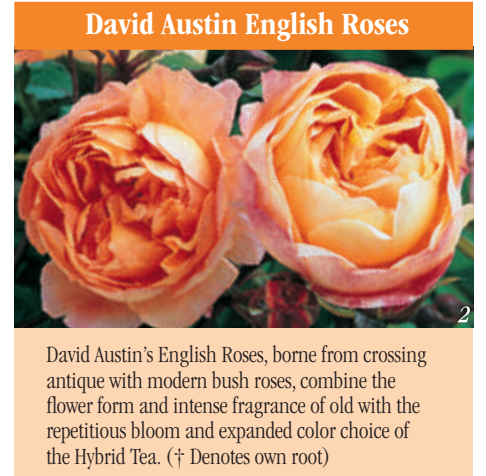

ABRAHAM DARBY®, deeply cupped, peachy-pink with pale yellow reverse, fruity fragrance, climbing habit for wall or trellis 29.99

AMBRIDGE ROSE, a short, bushy rose with medium sized flowers. Tough. Strong Fragrance. **NEW** 29.99

BOSCOBEL, red buds open to attractive cups which blossom into classic rosettes with perfect form in rich salmon hues. Medium-strong myrrh fragrance with complex scents of hawthorn, elderflower, almond and pear. Upright medium bush with glossy dark green leaves, excellent choice for hedges..... 29.99