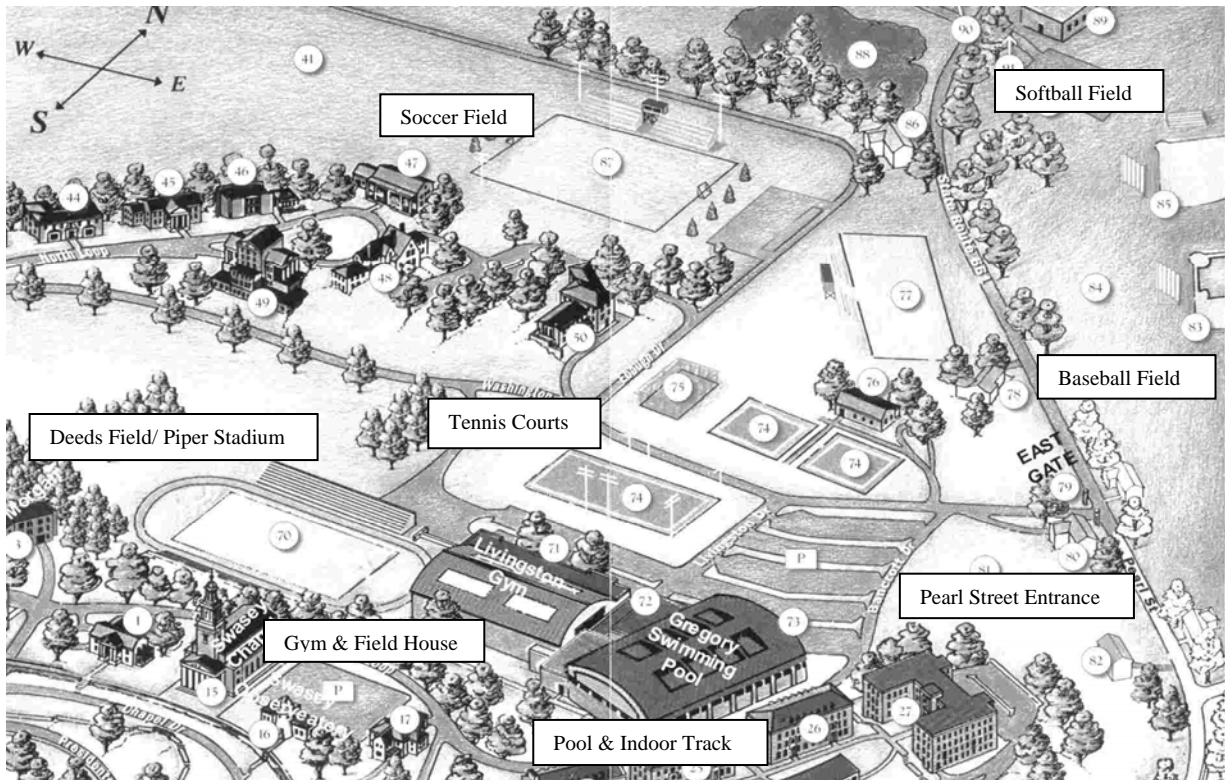

## **To Granville:**

Denison is located in Granville, Ohio, just 27 miles east of Columbus, the state capital.

**North:** If coming from the north, you should exit Interstate 71 at Bellville and take State Route 13 south into Mt. Vernon. From there, Route 661 south will bring you the 23 miles to the back entrance of Denison.

## From Granville Vicinity:

**North:** After entering Granville city limits on Ohio Route 661 (**Pearl Street**) look for Denison University sign on right; turn right to enter campus.

**East, West, and South:** Take **Main Street** to the first street light, turn right at that light onto **Broadway**; follow **Broadway** to the second traffic light; turn left at the light onto **Pearl Street**; follow **Pearl Street** (approximately ½ mile) to Denison University sign on left; turn left to enter campus.